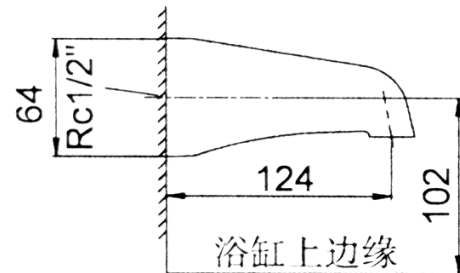

K-7098T

Please note that the above information are subject to change without notice.