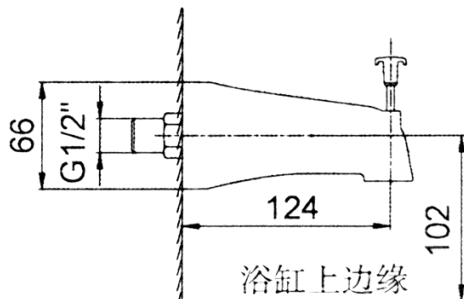

Product Specification:

Model	Spout Reach	Includes	Finish
124mm Slip-fit Connector Bath Spout (with Diverter)			
K-15136T-S	124 mm	Aerator, Diverter	CP
124mm Bath Spout			
K-7098T	124 mm	Aerator	CP

Product Dimension: